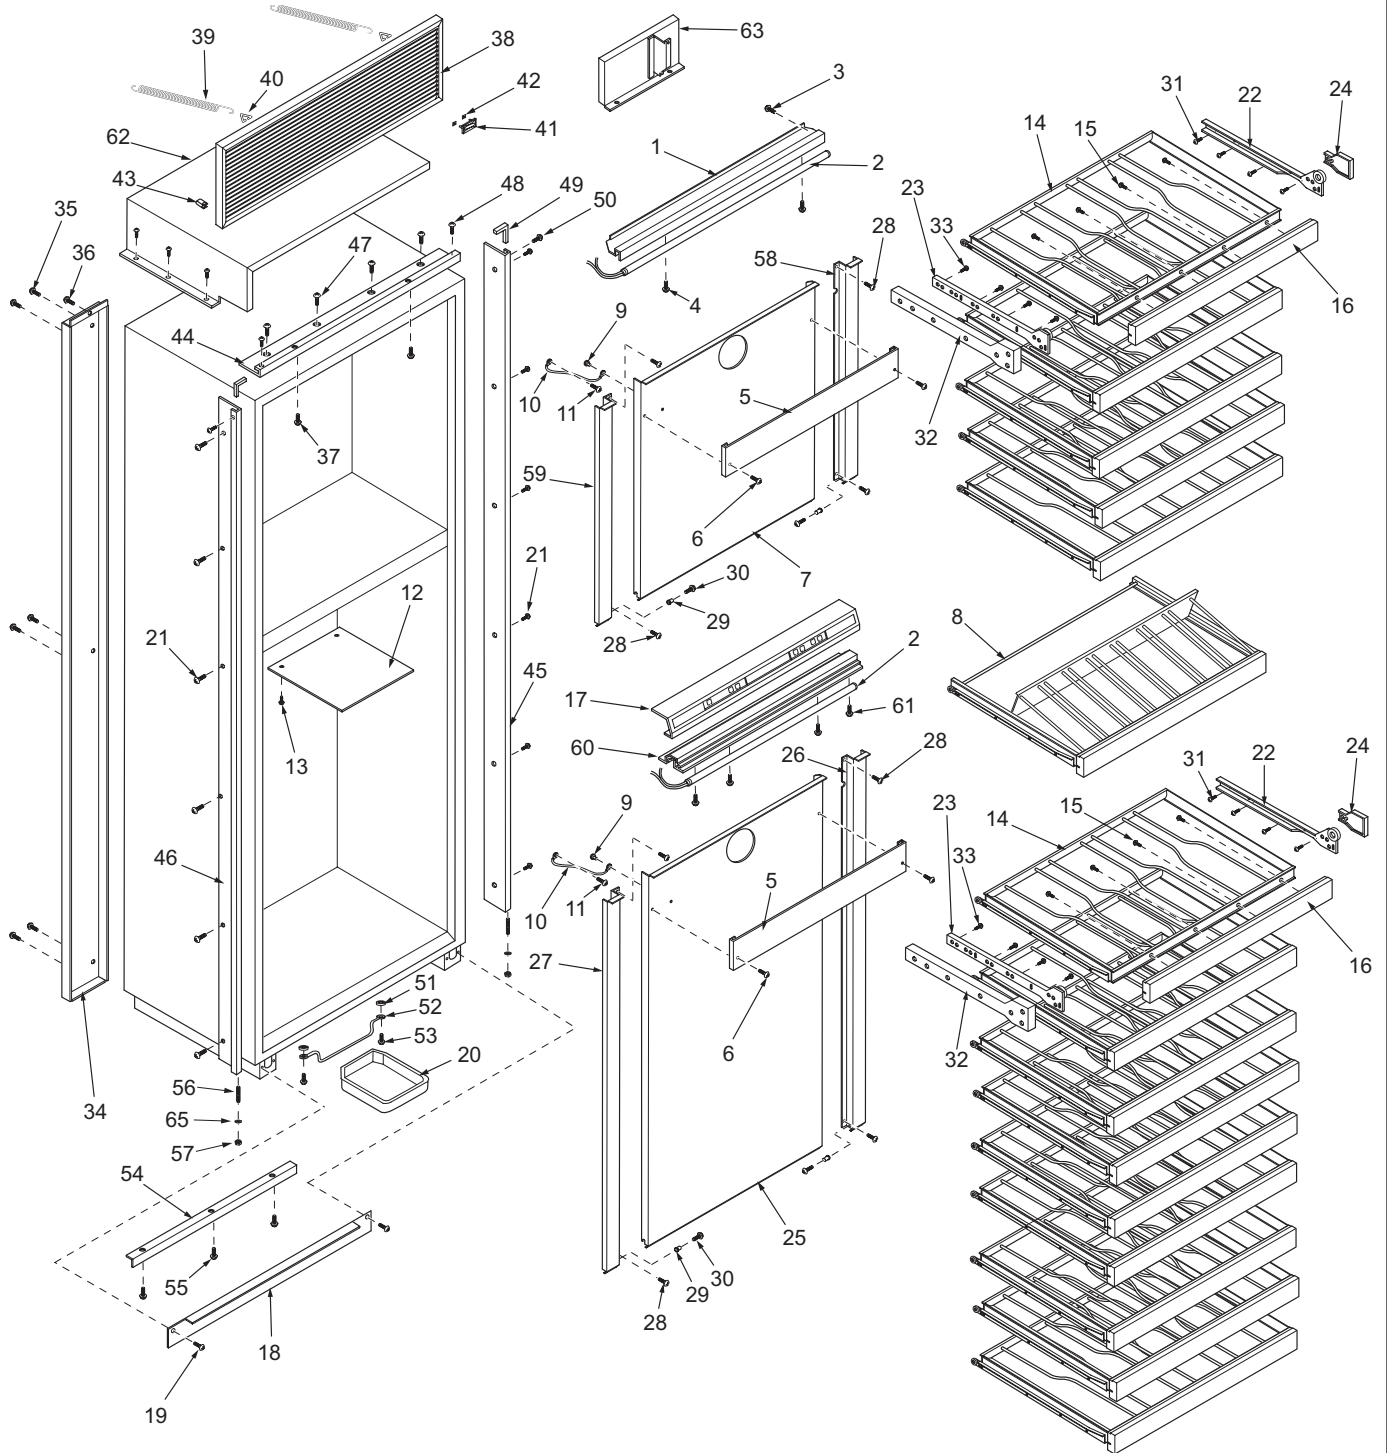

1.	3511690	Extrusion, Upper Light	44.	2229626	Frame, Main Top 30" - RH (See SN Breaks)
2.	3030150	Light Strip, 15 WATT		2229910	Frame,Mn Top 30" RH (See SN Breaks)
3.	6201270	Screw, #8-18 x 5/8" PH PN SS-Gnd		2234028	Frame,Main Top 30 RH (See SN Breaks)
4.	6201310	Screw, #8 x 1-3/4" Flat PH HD		3517051	Frame,Main Top 30-RH, B
5.	0212360	Evaporator Fan cover		3517054	Frame,Main Top 30-RH, P
6.	6201010	Screw, #8-15 x 2" Pan Head		2229627	Frame, Main Top 30" - LH (See SN Breaks)
7.	0200960	Cover, Evaporator Upper		2229920	Frame,Main Top 30"LH (See SN Breaks)
8.	4181780	Rack Assy, Display Wine		2234029	Frame,Main Top 30 LH (See SN Breaks)
9.	6180010	Pop Rivet, 1/8"		3517052	Frame,Main Top 30-LH, B
10.	4323860	Ground Wire Assy		3517055	Frame,Main Top 30-LH, P
11.	6201270	Screw, #8-18 x 5/8" PH PN SS-Gnd	45.	4120580	Main Frame Assy, Right -RH (See SN Breaks)
12.	0184410	Panel, Srvc/Access (See SN Breaks)		4120860	Frame Assy, Main RT Side-RH (See SN Breaks)
	4152220	Pnl Assy, Srvc Acc (See SN Breaks)		4120861	Frame Assy,Main Right -RH, B
13.	6200720	Screw, #8-18 x 1/2 PH Truss HD		4120862	Frame Assy,Main Right -RH, P
14.	4181750	Wine Rack Assembly		2229602	Main Frame, Right Side - LH (See SN Breaks)
15.	6201420	Screw		2234006	Frame, Main Side Right-LH (See SN Breaks)
16.	3516540	Molding, Wood Wine Rack		3517006	Frame,Main Side Right-LH, B
17.	4203130	Control Panel Pkg, SRVC - 430		3517031	Frame,Main Side Right-LH, P
18.	0168570	Kickplate, Stainless Steel (430/S)	46.	2229603	Main Frame, Left Side-RH (See SN Breaks)
	0260710	Kickplate, Solid (430/F, 430/O)		2234004	Frame,Main Side Left-RH (See SN Breaks)
	0168571	Kickplate, Solid-30", B (430/B)		3517004	Frame,Main Side Left-RH, B
	0168572	Kickplate, Solid-30", P (430/P)		3517029	Frame,Main Side Left-RH, P
19.	6200050	Screw, #10-12 x 1/2" Pan HD		4120590	Main Frame Assy, Left -LH (See SN Breaks)
	6200120	Screw, #10-12 x 1/2" Truss HD (SS)		4120870	Frame Assy, Main Left -LH (See SN Breaks)
20.	0164940	Drain Pan, Plastic		4120871	Frame Assy, Main Left -LH, B
21.	6200210	Screw, #8-32 x 1/2" Flat Head	47.	6200010	Screw, #10-12 x 3/4" Pan HD
	6201550	Screw, #8-18 X 1/2 Low Profile	48.	6200070	Screw, #4-24 x 3/8" Flat HD
22.	3413551	Cabinet Slide, RH	49.	2210701	Main Frame Angle
23.	3413552	Cabinet Slide, LH	50.	6200070	Screw, #4-24X3/8" Flat HD
24.	3421830	Slide Spacer		6200071	Screw, #4-24X3/8 Flat Hd, B
25.	0200970	Cover, Evaporator Lower	51.	3420670	Screw Spacer
26.	0201010	Evap Support, Lower RH	52.	3420760	Drain Pan Holder
27.	0201000	Evap Support, Lower LH	53.	6201060	Screw, #8x1-1/4" PH FLAT TAP
28.	6201270	Screw, #8-18 x 5/8" PH PN SS-Gnd	54.	0169050	Kickplate Support
29.	3520120	Brass Insert	55.	6200010	Screw, #10-12 x 3/4" Pan HD
30.	6200130	Screw, #8-18 x 3/4" Truss HD	56.	3550190	Bottom Hinge Stud
31.	6201230	Screw, #8 x 7/8" w/a #7 PH FT Head	57.	6150200	Nut, 1/4-20 Hex
32.	3421820	Slide Support Spacer		6150201	Nut, 1/4-2 0 Hex, B
33.	6201240	Screw, #8 x 1-3/8" w/a #7 PH FT Hd	58.	0200990	Evap Support, Upper RH
34.	0168950	Duct, Back	59.	0200980	Evap Support, Upper LH
35.	6201060	Screw, #8x1-1/4" PH FLAT TAP	60.	3511720	Housing, Lower Light
36.	6201270	Screw, #8-18 x 5/8" PH PN SS-Gnd	61.	6200720	Screw, #8-18 x 1/2 PH Truss HD
37.	6201310	Screw, #8 x 1-3/4" Flat PH HD	62.	4281250	Shroud Assy, Unit
	6201311	Screw, #8X1-3/4 Flt Ph Hd, B	63.	4281100	Shroud Assy, Compressor
38.	6LG3011	Louvered Grille Assembly, 30" x 11"	64.	6201430	(Not pictured) Panel Mnt Hrdwr Pack
	6PG3011	Panel Grille Assembly, 30" x 11"	65.	6240070	Lock Washer, 1/4" SS
	6SG3011	SS Grille 30" x 11" (See SN Breaks)		6240071	Washer, Lock 1/4", B
	6SG3011/S	SS Grille,30X11-CLSC(See SN Breaks)			
	6SG3011/B	SS Grille 30X11-Carbon			
	6SG3011/P	SS Grille 30X11-Platinum			
39.	3450900	Grille Spring			
40.	3450520	Grille Hook			
41.	3580230	Name Plate, Approx 1-1/4X3" w/Pegs			
	3580210	Name Plate, Appr. 1-1/4"X3" Stick-on			
	3580211	Nameplate, B,P			
42.	6150140	Spring Grip Nut, 1/8"			
43.	6150840	Tinnerman J-Clip			

430 COSMETIC VIEW