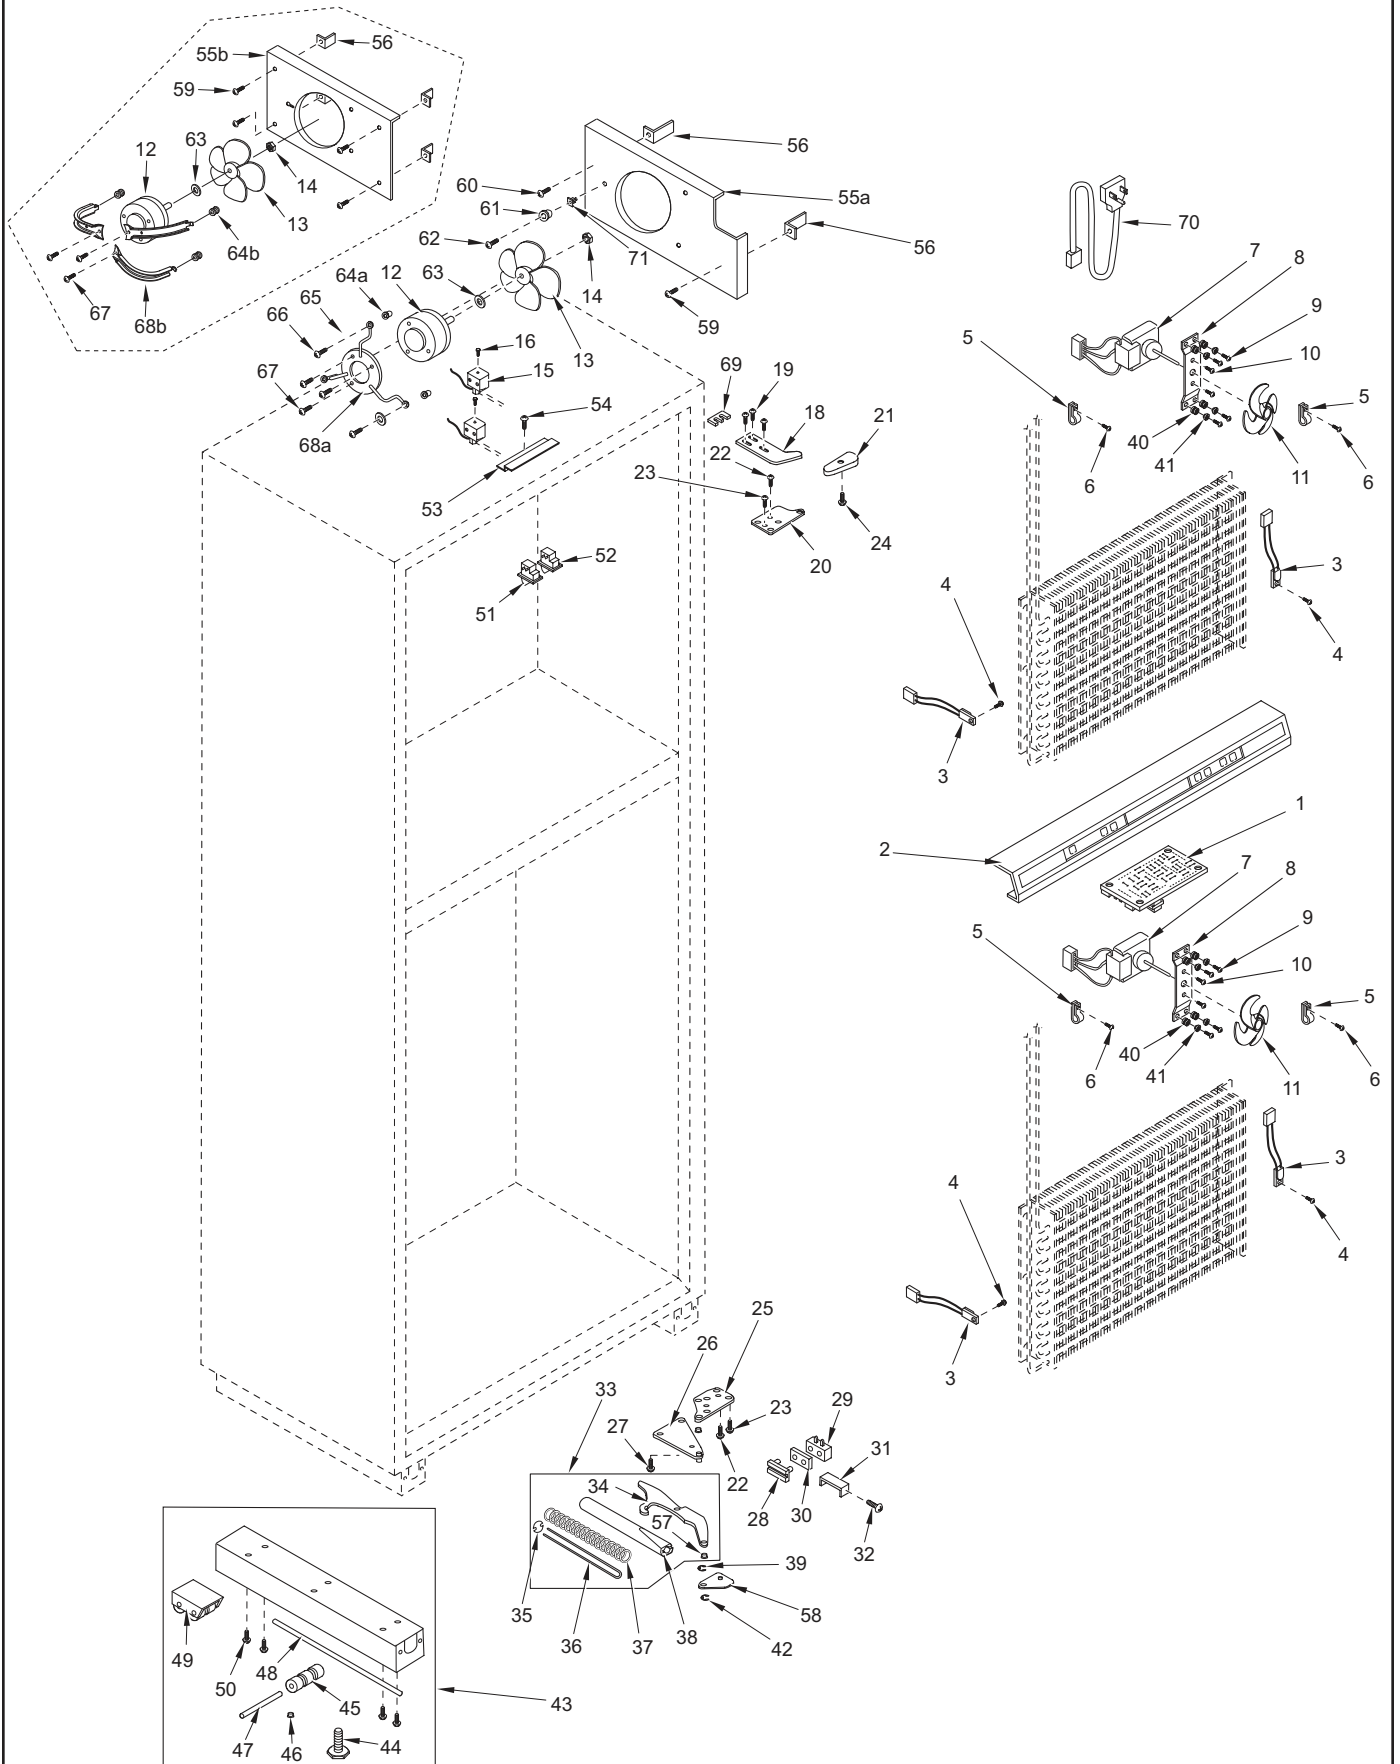

**Not Pictured**

- 3021950 Wire Harness, Cabinet

**430 MECHANICAL VIEW**

**430 SEALED SYSTEM VIEW PARTS LIST**

1. 4203060 Valve/Sol Components, UPR-Wine
- 4203070 Valve/Sol Components, LWR-Wine
2. 6160030 Spacer, 5/16 x 7/16 x 5/8"
3. 3150010 Rubber Grommet, Small, 5/8"
4. 6240050 Flat Washer, 5/16"
5. 6200140 Screw, #8-15 x 3/8" Truss HD
6. 6120030 Tube Clamp, Plastic 1/4"
7. 3014420 Drier, Service Wine
8. 6240050 Flat Washer, 5/16"
9. 6201270 Screw, #8-18 x 5/8" PH PN SS-Gnd
10. 6150220 Nut, 5/16-18 Hex Zinc
11. 4203230 Compressor Pkg. SRVC-WINE(EMI30HER)
- 3111370 Relay, (1351400)
- 3111410 Overload, (4TM734LFB)
12. 6200010 Screw, #10-12 x 3/4" Pan HD
13. 6201270 Screw, #8-18 x 5/8" PH PN SS-Gnd
14. 4211600 Evaporator Assy (Includes Heat Exchanger)
- 3130280 Evaporator
- 4251490 Heat Exchanger
15. 6120170 Locking Cable Tie, Red, 11-1/2"
16. 2600138 Drain Pan Heater Loop
17. 3120370 Condenser
18. 3421410 Drain Pan Heater Loop Support
19. 6200010 Screw, #10-12 x 3/4" Pan HD
20. 0862320 Bracket, Solenoid
21. 6201270 Screw, #8-18 x 5/8" PH PN SS-Gnd
22. 0168040 Drier Bracket