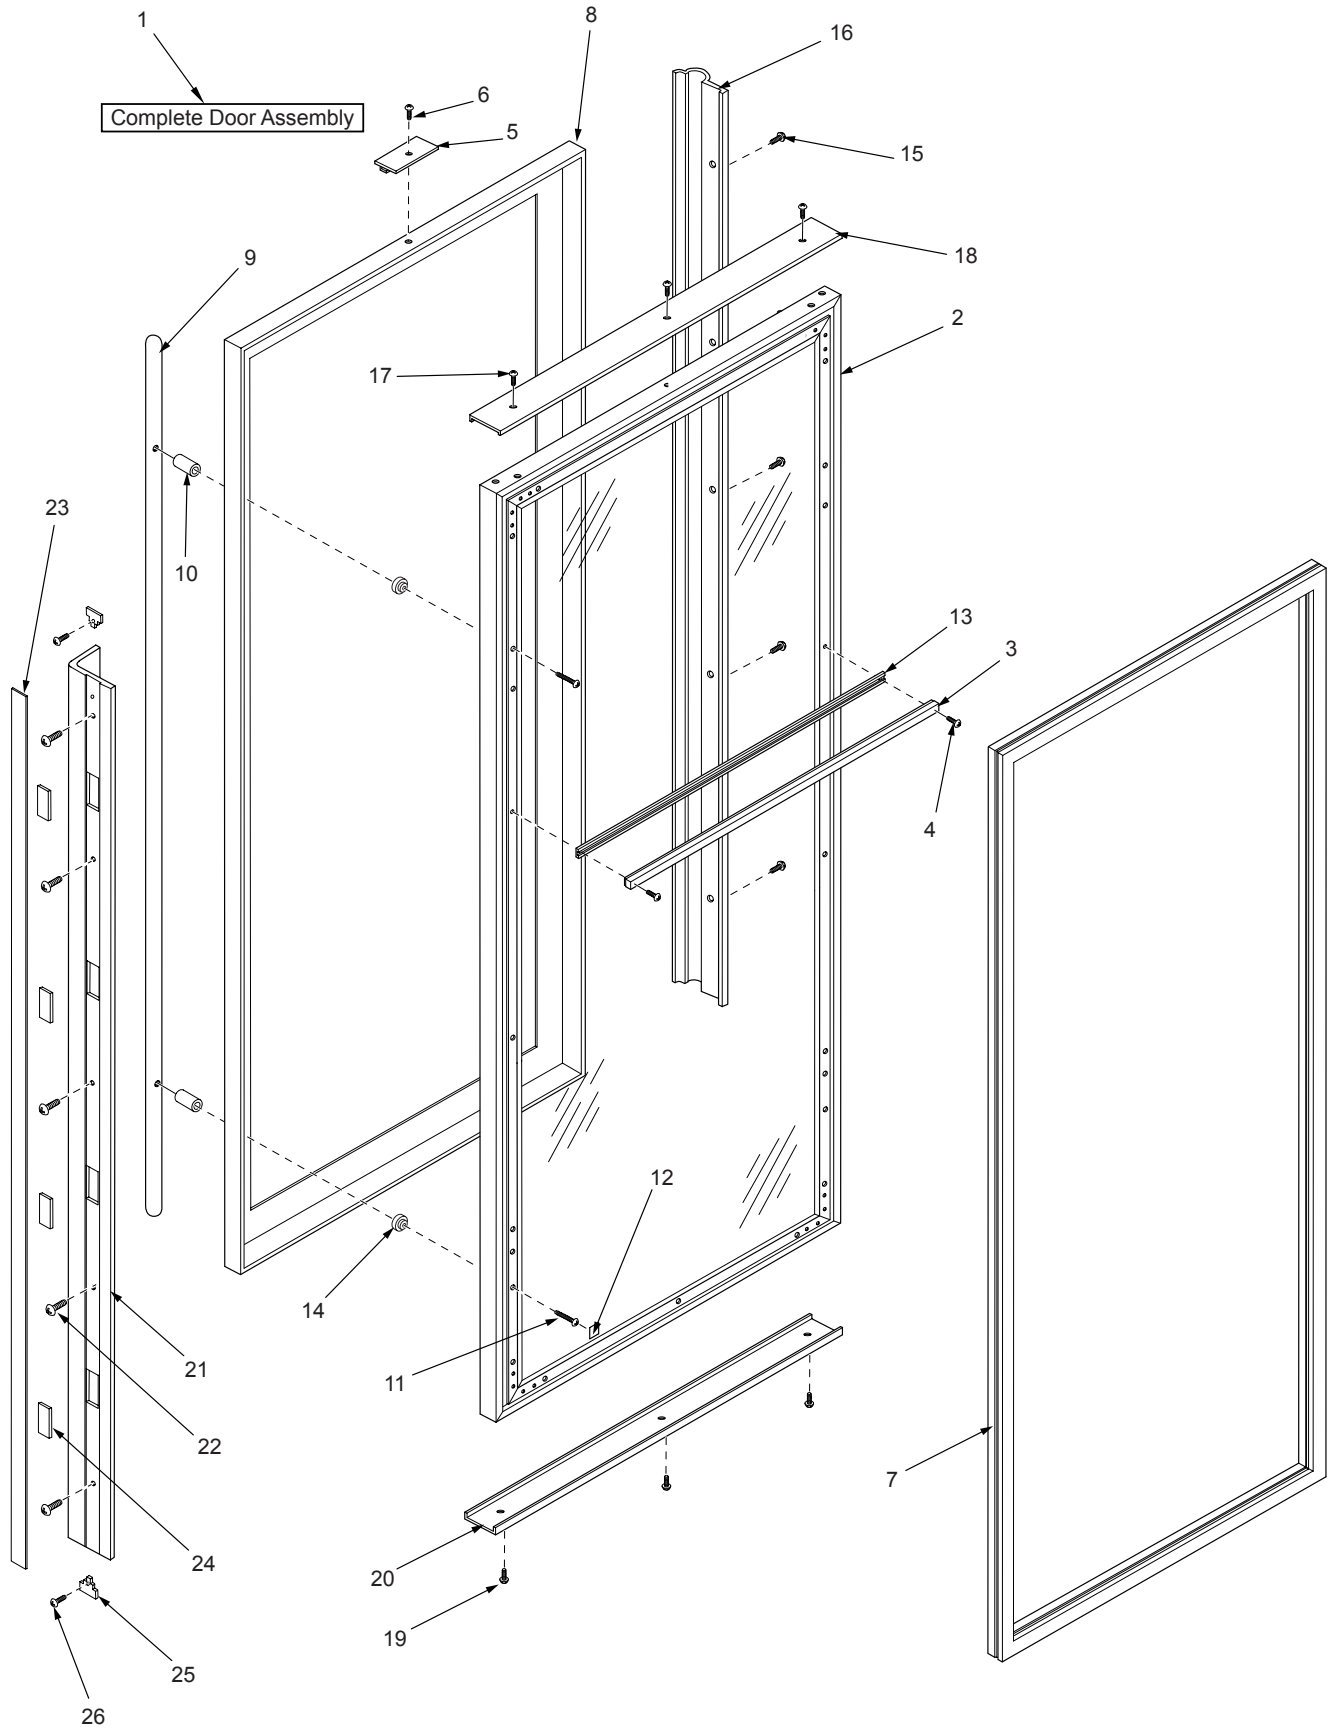

430 DOOR VIEW

430 COSMETIC VIEW PARTS LIST