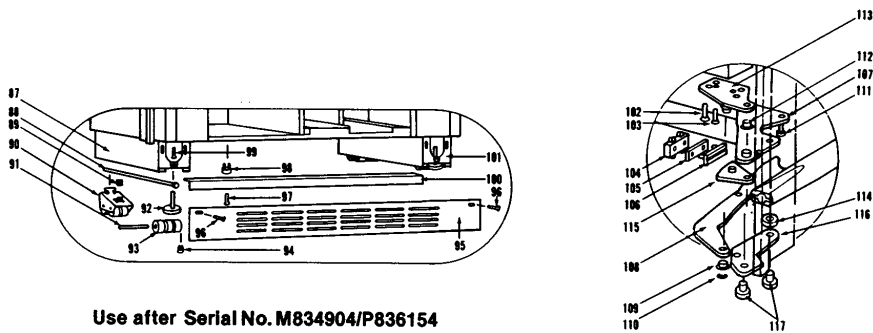

Use after Serial No. M834904/P836154