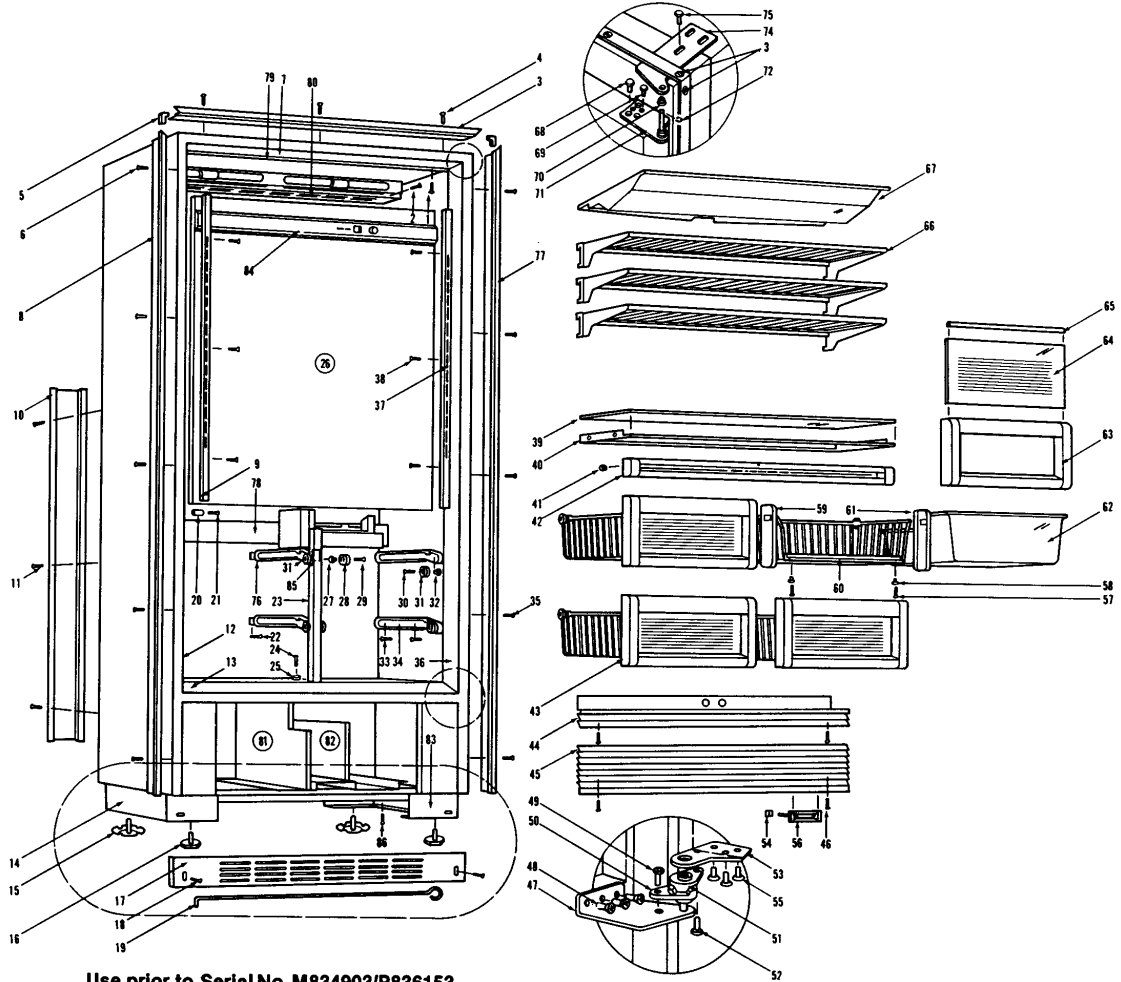

EXPLODED VIEWS & PARTS LISTS

501F COSMETIC VIEW

Use prior to Serial No. M834903/P836153