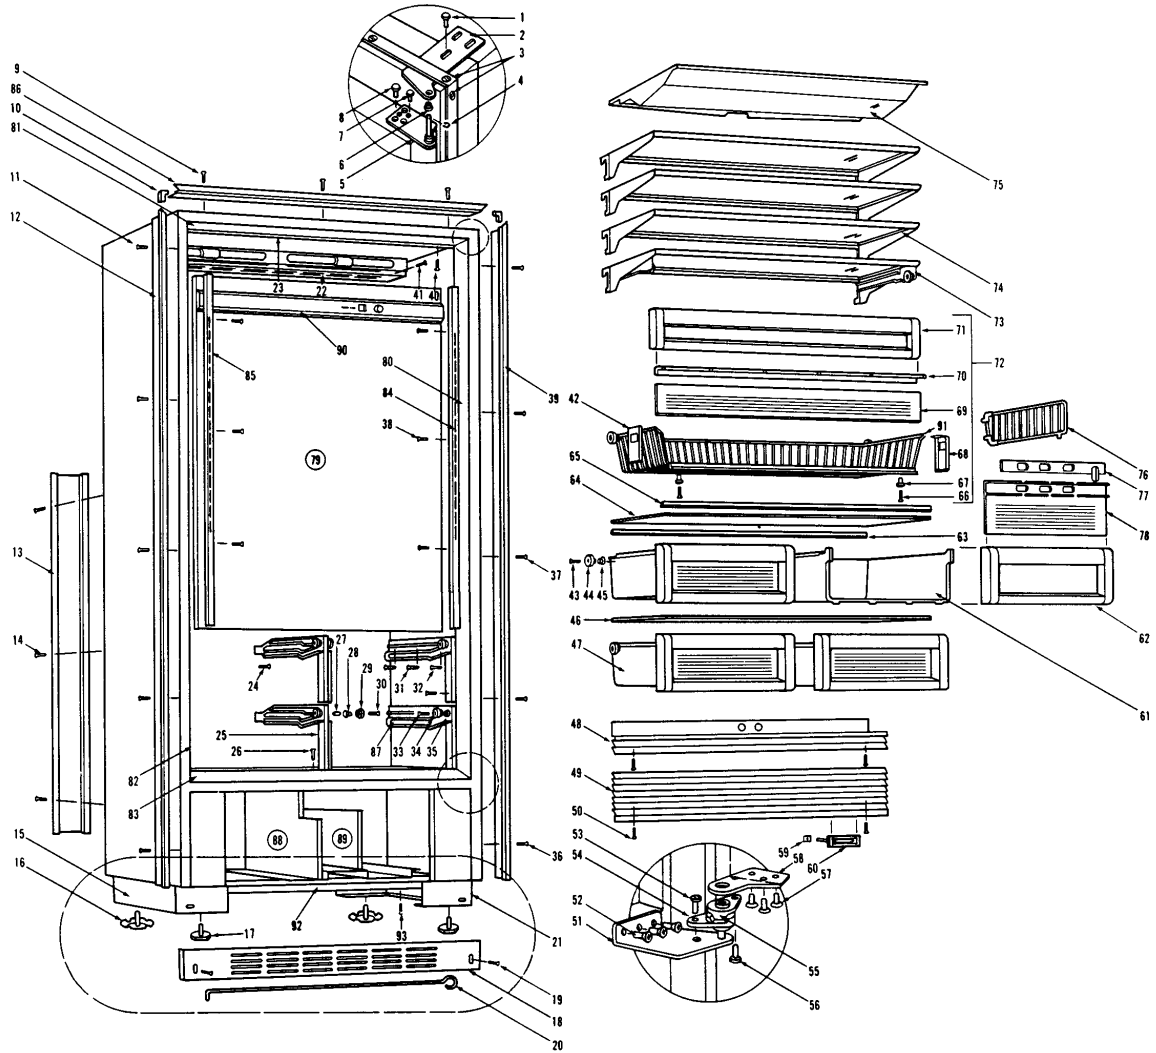

501R COSMETIC VIEW

Use prior to Serial No. M834653/P835903