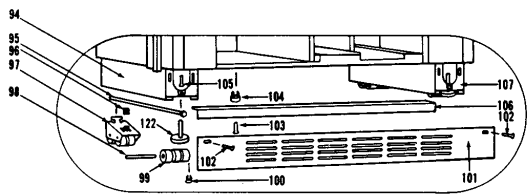

Use after Serial No. M834654/P835904